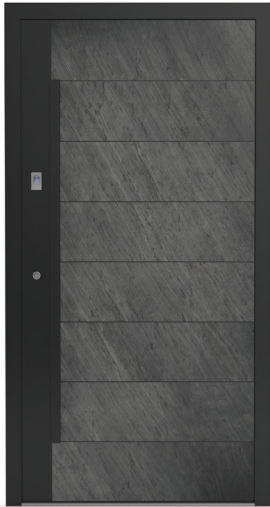

E7

ETERNAL

E8

BLACK LINE

STEEL GREY

SOUTH GREY

MULTI COLOUR

AUTUMN RUSTIC